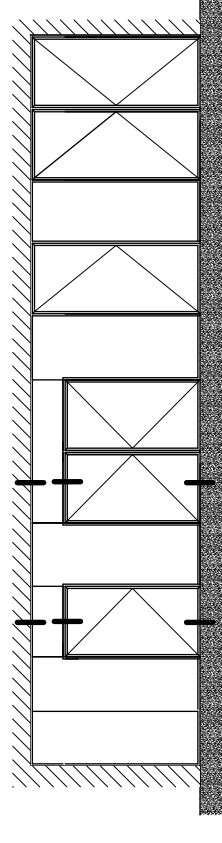

Tightening_strip_17258

Glazing bead

Doorframe

Materials Used		
Item no.	Item	Dimension
1343	Nylon packer	2-3-4 mm
1975	Doorframe	52x75mm
13447	Tightening strip	3-4mm
13505	Locking profil	
14732	Glazing bead	12x22
17211	Acoustic tape	3x14
17257	Tightening strip	6-8 mm
17258	Tightening strip	---
19615	Base profile	30x54,5x30
19644	Insulation	20x60mm

Remarks:

Revisions:

Case:

Subject: TP Acoustic, solid door
Vertical sektion

Draw. no.:

321.15.1001

Scale: 1:2

Case no.: