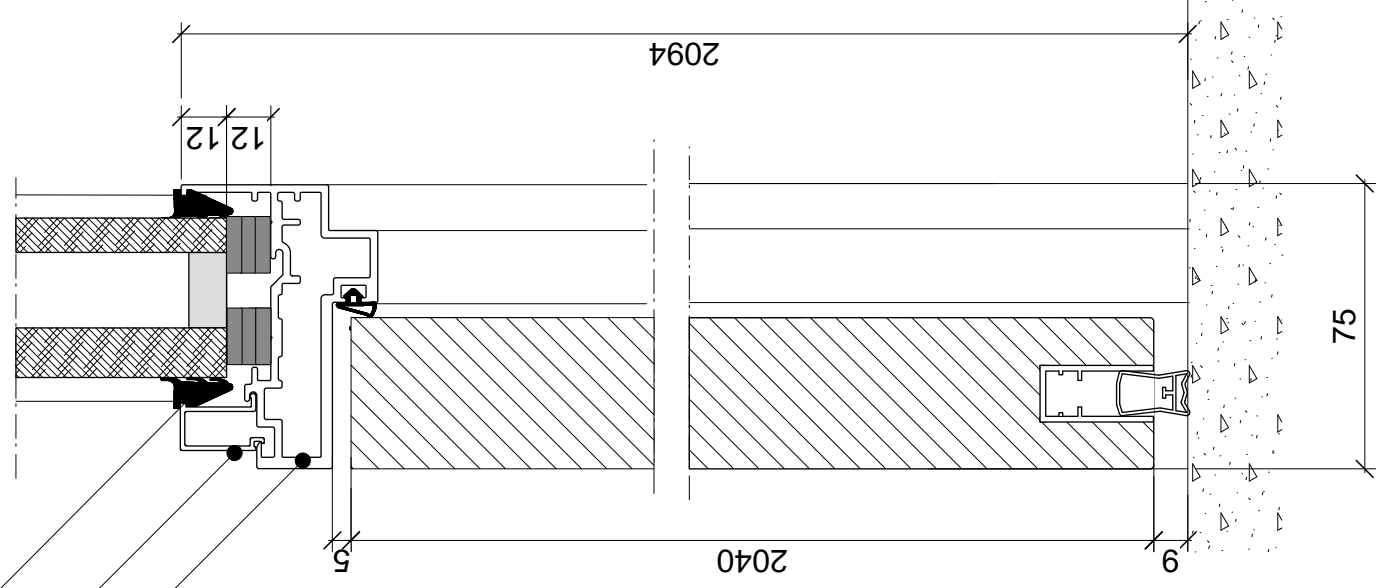

Tightening_strip_17258

Glazing bead

Doorframe

Materials Used		
Item no.	Item	Dimension
1343	Nylon packer	2-3-4 mm
1975	Doorframe	52x75mm
13447	Tightening strip	3-4mm
13505	Locking profil	
14732	Glazing bead	12x22
17211	Acoustic tape	3x14
17257	Tightening strip	6-8 mm
17258	Tightening strip	---
19615	Base profile	30x54,5x30
19644	Insulation	20x60mm

Remarks:

Revisions:

Case:

Subject: TP Acoustic, solid door
Vertical sektion

Draw. no.:

321.15.1001

Scale: 1:2

Case no.: