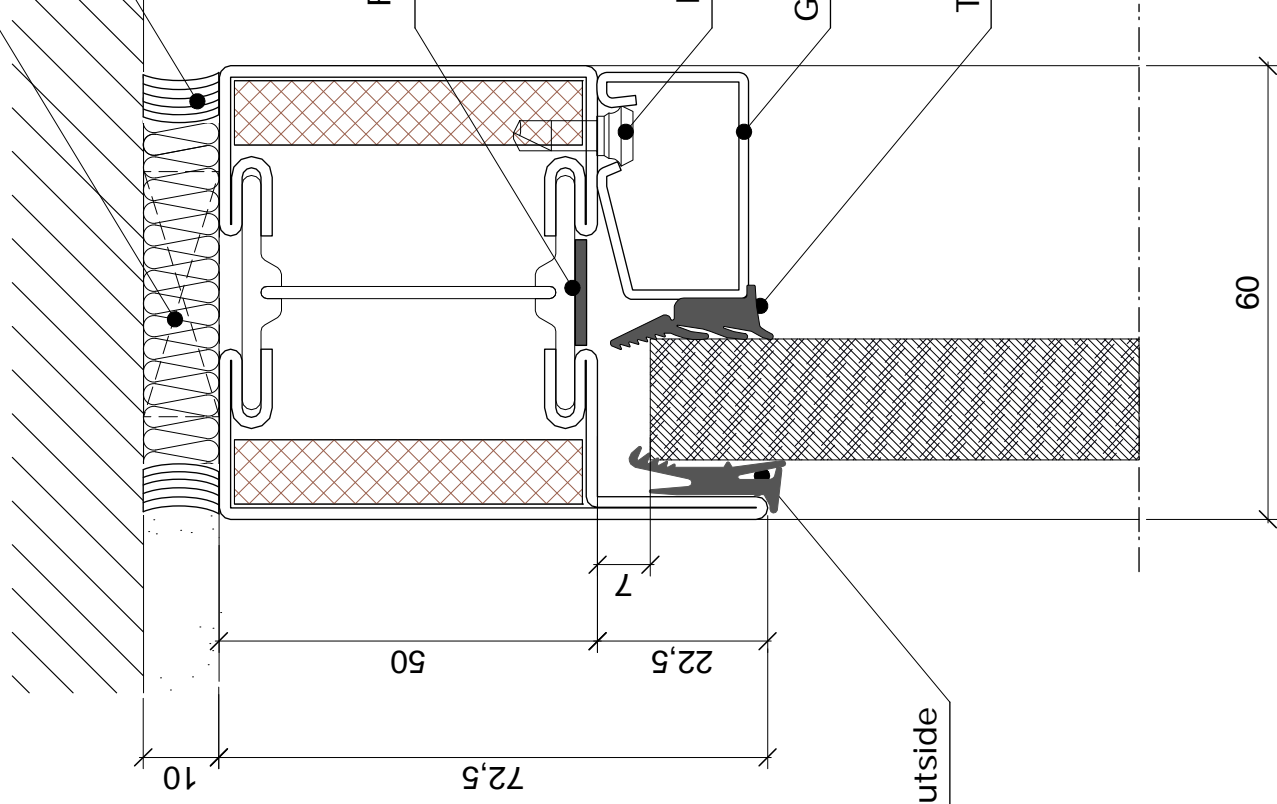

Mineral wool - not Triplan

Silicone - not Triplan

Fire-resistant laminate

Mounting screw

Glazing bead

Tightening strip, inside

Tightening strip, outside

**Materials Used**

Item no.	Item	Dimension
2203	Glazing bead	
2204	Tightening strip, indiv.	
22013	Profile	72,5x60mm
22042	Tightening strip, outside	
22051	Fire-resistant laminate	1,5x14mm
22070	Mounting screw	16 mm
	Glass	

Remarks:

Revisions:

Case:  
Subject: Jansen system EI30  
Top detail

Draw. no.: **312.20.1001**

Scale: 1:1

Date: 18.11.13, bn

Rev. date: 10.02.16 bn